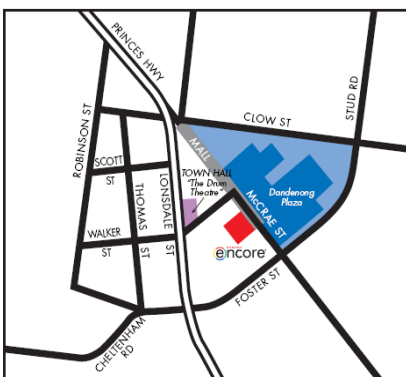

Hotel Fact Sheet

50-52 McCrae Street, Dandenong, VIC 3175
Tel: +61 3 9793 0088 Fax: +61 3 9793 0388
res.dandenong@ramadaencore.com.au
www.ramadaencore.com.au

Setting a new standard in hotel accommodation, Ramada Encore Dandenong has a unique blend of contemporary design and exceptional hospitality. The design is simple - fresh, stylish, vibrant and upbeat, with comfortable, contemporary accommodation, stimulating food, and innovative design suited to the professional and leisure lifestyles.

Let us direct you

- ✓ Melbourne (Tullamarine) Airport - 40 Kms
- ✓ Melbourne City Centre – 25 Kms
- ✓ Dandenong Ranges – 20 Kms
- ✓ Phillip Island & Penguin Parade – 50 Kms (1 Hour)
- ✓ Dandenong Markets – 400 meters
- ✓ Dandenong Plaza (shopping, cinemas and dining) - 20 meters
- ✓ Close to all major business areas and Corporate Estates in the South Eastern Corridor