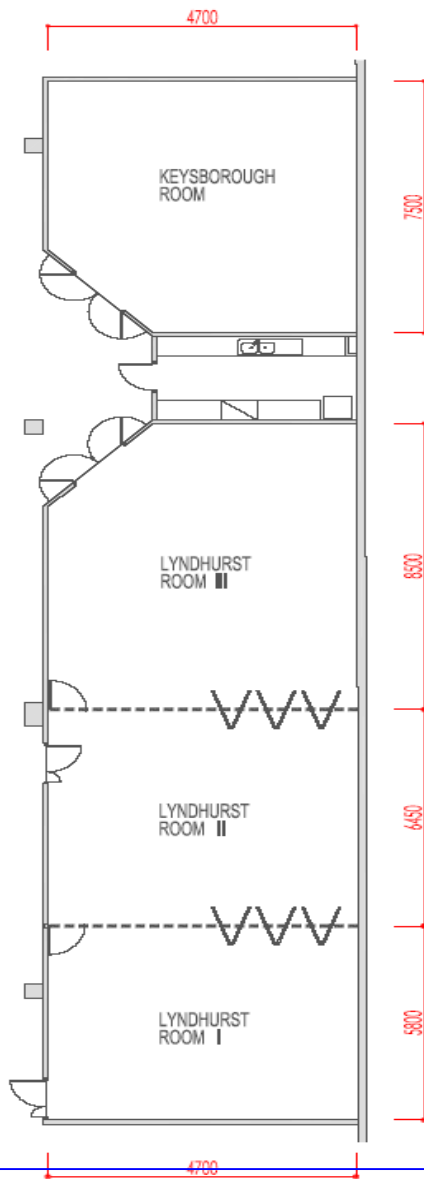

Conference Fact Sheet

50-52 McCrae Street, Dandenong, VIC 3175
Tel: +61 3 9793 0088 * Fax: +61 3 9793 0388
res.dandenong@ramadaencore.com.au
www.ramadaencore.com.au